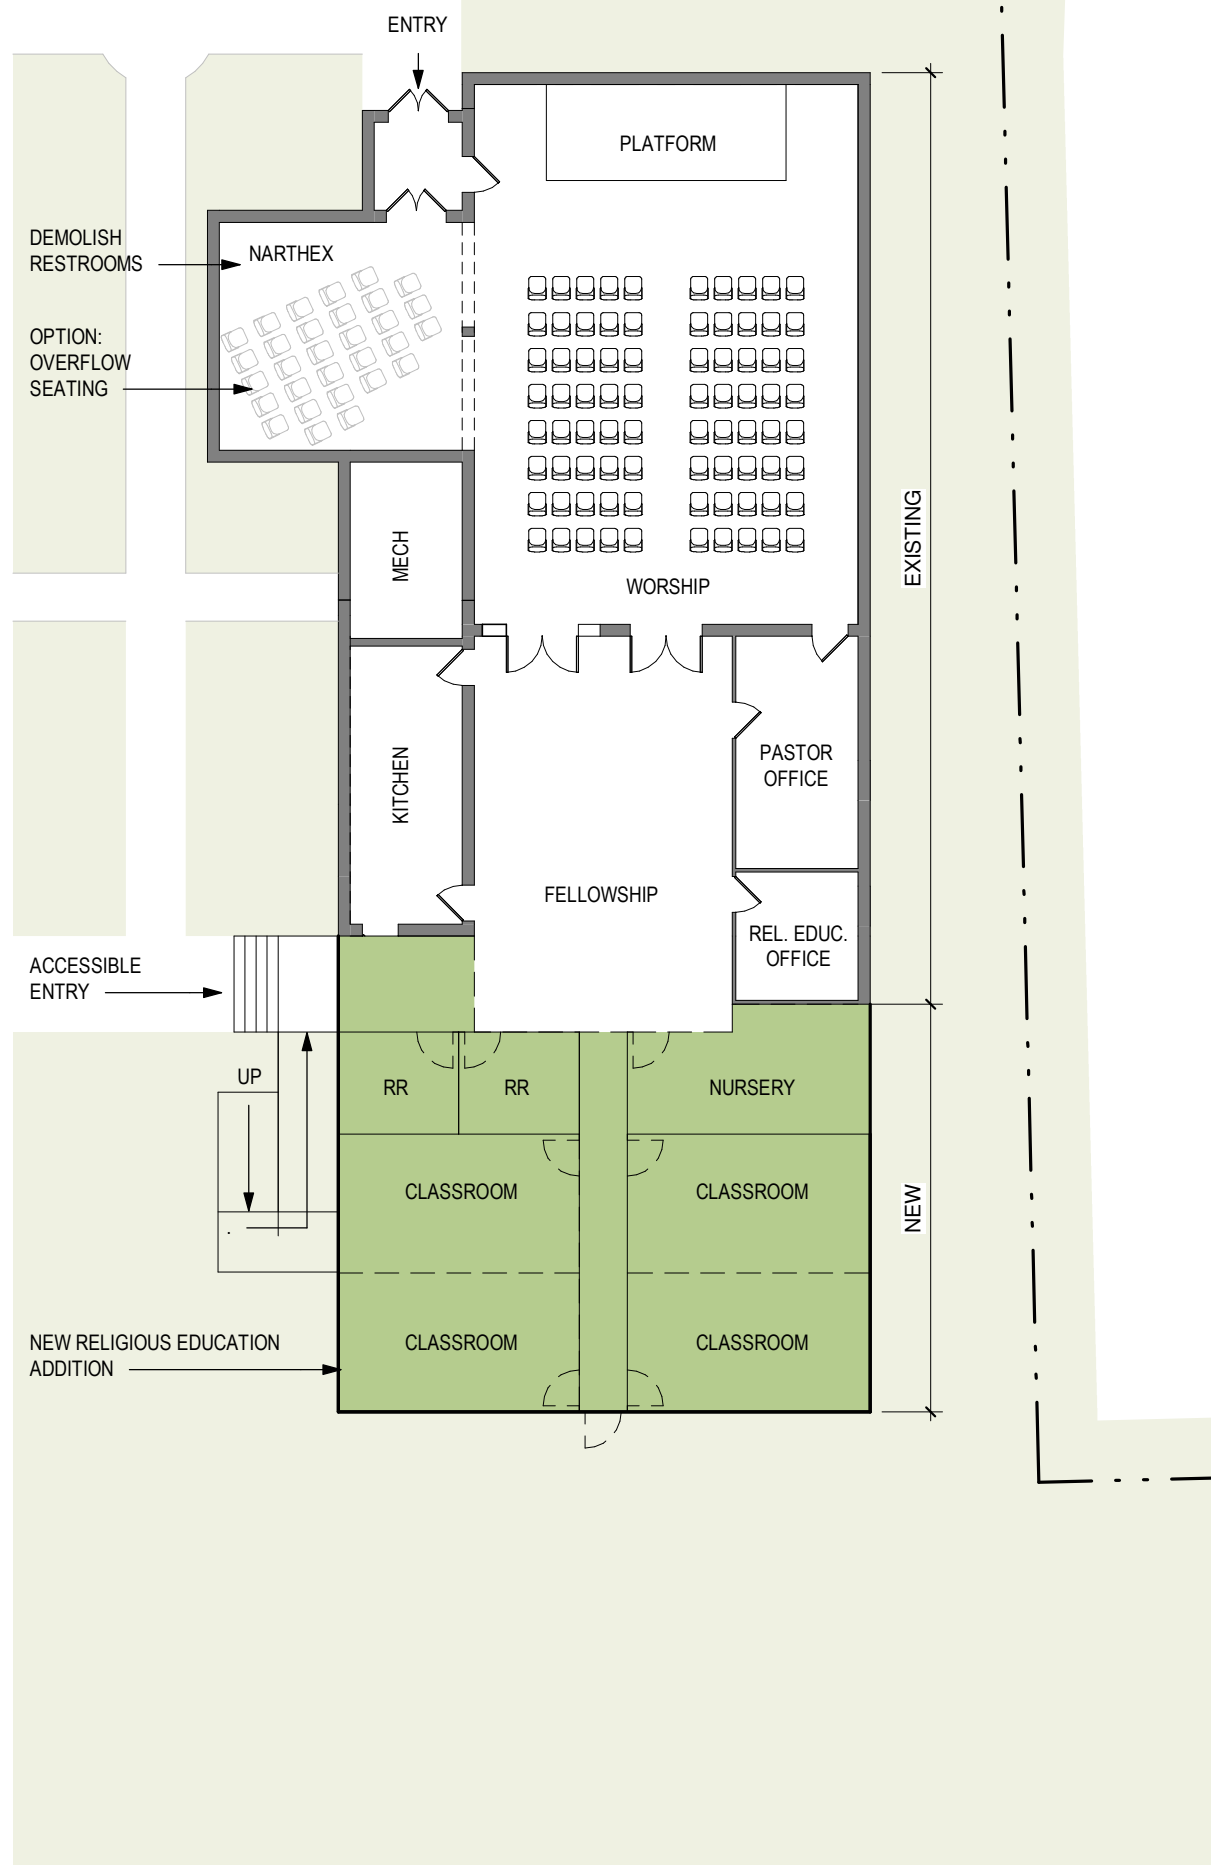

**This is a concept plan!**

This is not the final layout. We know that there are plenty of details that are not yet addressed. We will be excited to work through these with you after the project is approved to move forward.

**Option 1**

**Estimated Construction Cost: \$950,000**

1/16" = 1'-0"

- Planned for 75 regular attendees / seats
- 1200 sf addition
- 5130 sf total building area
- Accessible entrance (exterior ADA ramp & stair)
- 4 Classrooms with folding partitions
- New Restrooms
- Reverse orientation of Worship
- Potential to replace pews with chairs for increased seating and flexibility

**Option 2**

**Estimated Construction Cost: \$1,050,000**

1/16" = 1'-0"

- 2520 sf Worship addition / renovation
- 1550 sf renovation of existing Multipurpose Rm
- 4400 sf total building area
- Accessible entrance (exterior ADA ramp & stair)
- New Restrooms
- Potential to replace pews with chairs for increased seating and flexibility

**Option 3**

**Estimated Construction Cost: \$1,360,000**

1/16" = 1'-0"

- 2990 sf Fellowship Hall addition
- 1550 sf Lobby addition (demolish existing Multipurpose Rm)
- 6950 sf total building area
- Accessible transition from Lobby to Worship (ADA ramp & stair)
- Fellowship Hall divided with folding partitions for classrooms
- New Restrooms
- Reverse orientation of Worship
- Potential to replace pews with chairs for increased seating and flexibility