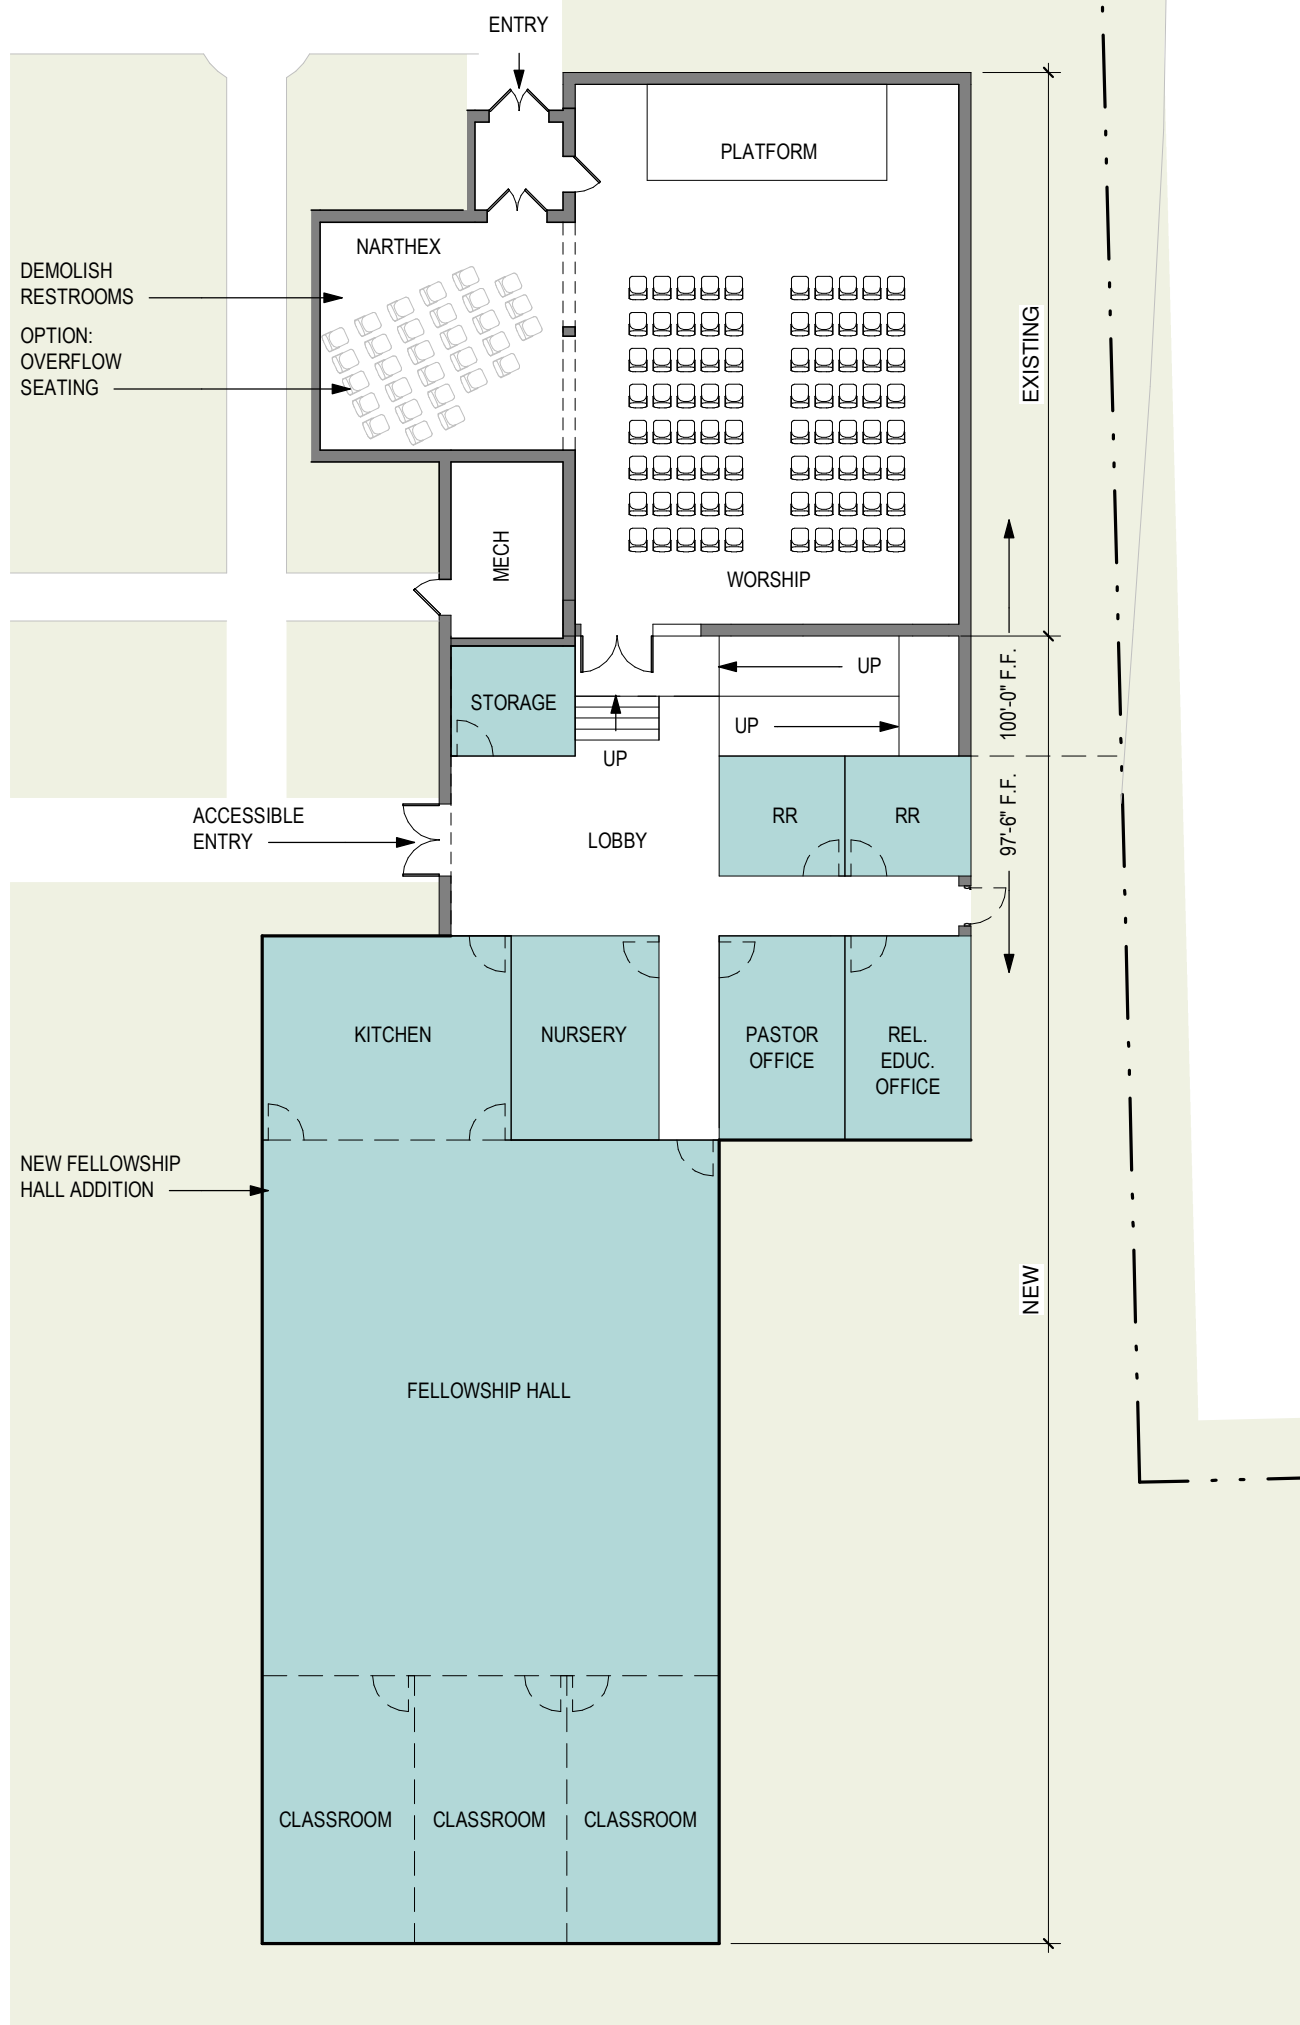

**Option 1**

**Estimated Construction Cost: \$950,000**

1/16" = 1'-0"

- Planned for 75 regular attendees / seats
- 1200 sf addition
- 5130 sf total building area
- Accessible entrance (exterior ADA ramp & stair)
- 4 Classrooms with folding partitions
- New Restrooms
- Reverse orientation of Worship
- Potential to replace pews with chairs for increased seating and flexibility

**Option 2**

**Estimated Construction Cost: \$1,050,000**

1/16" = 1'-0"

- 2520 sf Worship addition / renovation
- 1550 sf renovation of existing Multipurpose Rm
- 4400 sf total building area
- Accessible entrance (exterior ADA ramp & stair)
- New Restrooms
- Potential to replace pews with chairs for increased seating and flexibility

**This is a concept plan!**

This is not the final layout. We know that there are plenty of details that are not yet addressed. We will be excited to work through these with you after the project is approved to move forward.

**Option 3**

**Estimated Construction Cost: \$1,360,000**

1/16" = 1'-0"

- 2990 sf Fellowship Hall addition
- 1550 sf Lobby addition (demolish existing Multipurpose Rm)
- 6950 sf total building area
- Accessible transition from Lobby to Worship (ADA ramp & stair)
- Fellowship Hall divided with folding partitions for classrooms
- New Restrooms
- Reverse orientation of Worship
- Potential to replace pews with chairs for increased seating and flexibility